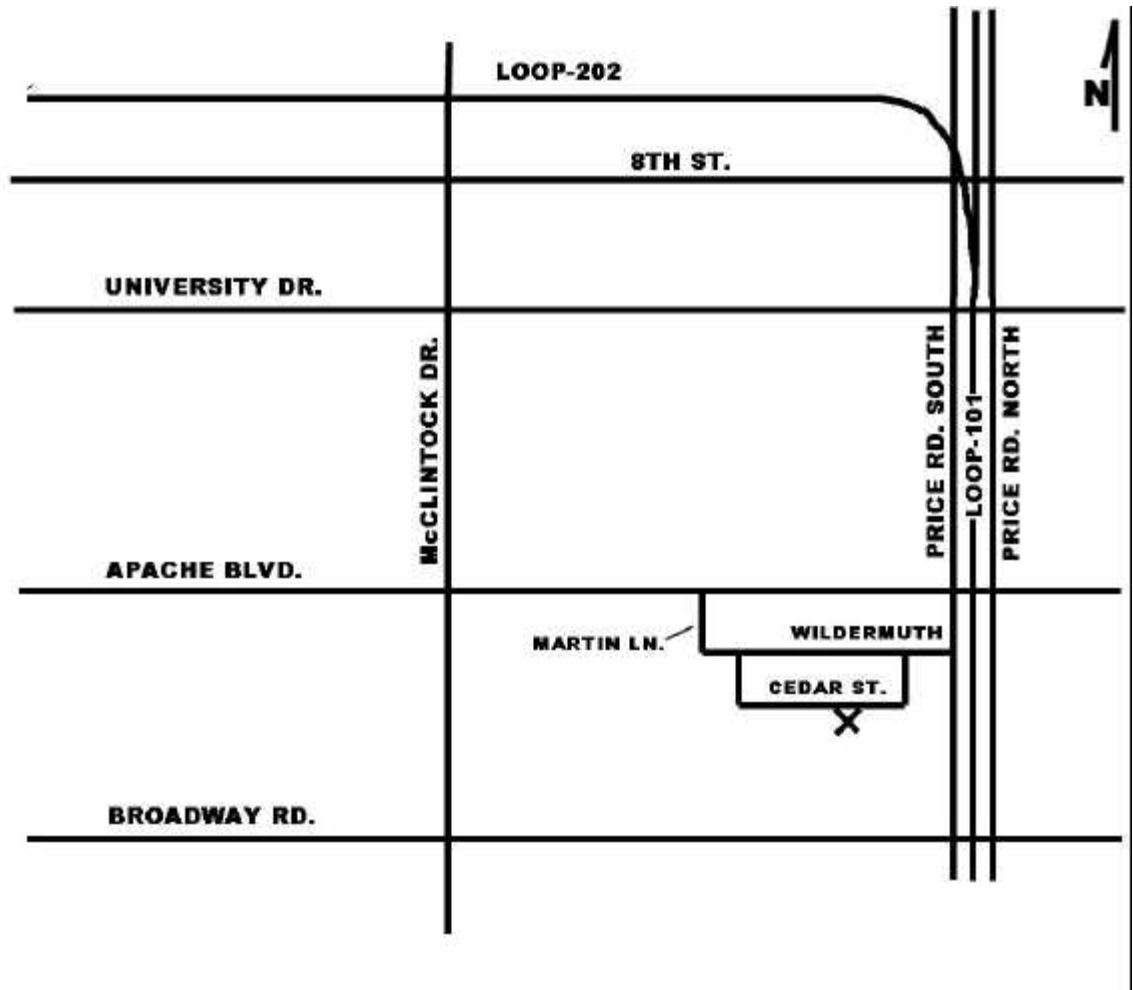

### **From North-East Phoenix and Scottsdale:**

Take the 101 South and Exit at the 8<sup>th</sup> St./University Dr. Exit.  
Continue South on the Price frontage road.  
Take the first right after Apache Blvd which is Wildermuth.  
Turn Left on Siesta and then Right on Cedar St..

### **From Central Phoenix and Sky Harbor Airport:**

Take the 202 East to the McClintock exit and turn Right (South).  
Turn Left on Apache Blvd.  
Turn Right on Martin Lane, Left on Wildermuth, Right on Clark, then Left on Cedar St.

### **From East Mesa:**

Take the 202 West to Dobson Rd. exit and turn Left (South).  
Turn Right on Apache Blvd./Main St.  
Turn Left on the Southbound Price frontage road.  
Take the first right on Wildermuth.  
Turn Left on Siesta and then Right on Cedar St..

### **From Chandler/Gilbert:**

Take the 101 North or US-60 West to 101 North and exit at Broadway Rd. and continue North on the frontage road to Apache Blvd.  
Turn Left on Apache Blvd  
Turn Left on the Southbound Price frontage road.  
Take the first right on Wildermuth.  
Turn Left on Siesta and then Right on Cedar St..